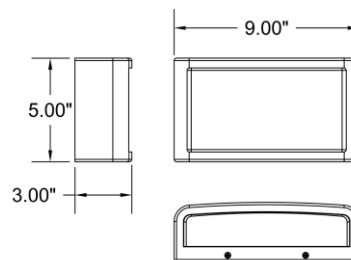

ADDITIONAL NOTES

Project Name: _____

Location: _____

Type: _____

Quantity: _____

Notes: _____

LINE DRAWING

IES FILE

In addition to Access Lighting's purchase and warranty terms and conditions, by signing below or placing an order, you agree that you are authorized to bind the entity placing any order and acknowledge the following: All of sizes and measurements are approximate and all images are for illustrative purposes only. In the event of an inconsistency, the "Product Measurements" section controls. There also may be slight differences in the colors and designs compared to the displayed and printed images.